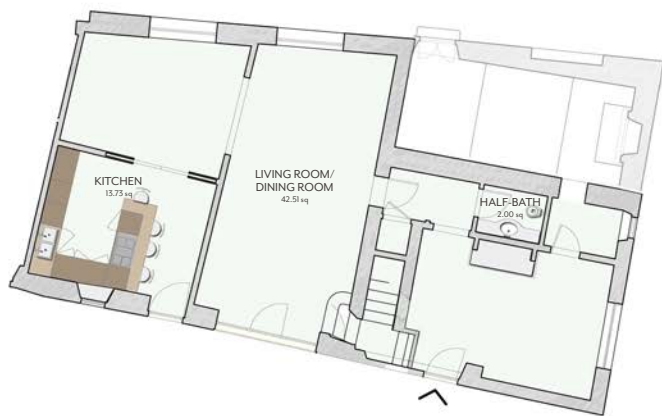

La Fattoria

DETAILS

194,25 square metres

- 4 Bedrooms
- 1 Living room/
Dining room
- 1 Kitchen
- 4 Bathrooms
- 1 Half-bath

La Fattoria

GROUND FLOOR

FIRST FLOOR