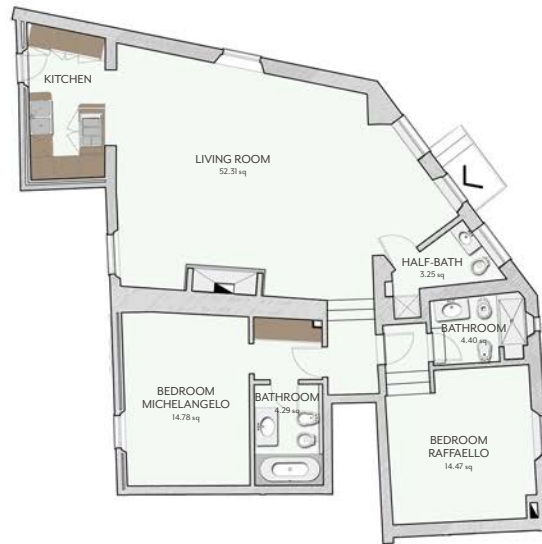

La Bottega

DETAILS

99,97 square metres

- 2 Bedrooms
- 1 Living room
- 1 Kitchen
- 2 Bathrooms
- 1 Half-bath

La Bottega

FIRST FLOOR