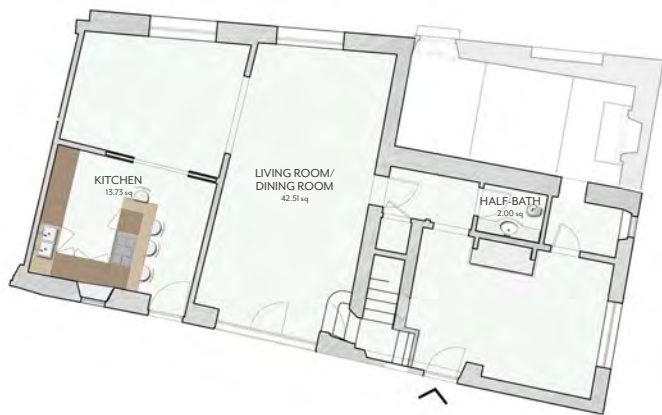

### **DETAILS**

194,25 square metres

- 4 Bedrooms
- 1 Living room/  
Dining room
- 1 Kitchen
- 4 Bathrooms
- 1 Half-bath

# Fattoria

GROUND FLOOR

FIRST FLOOR