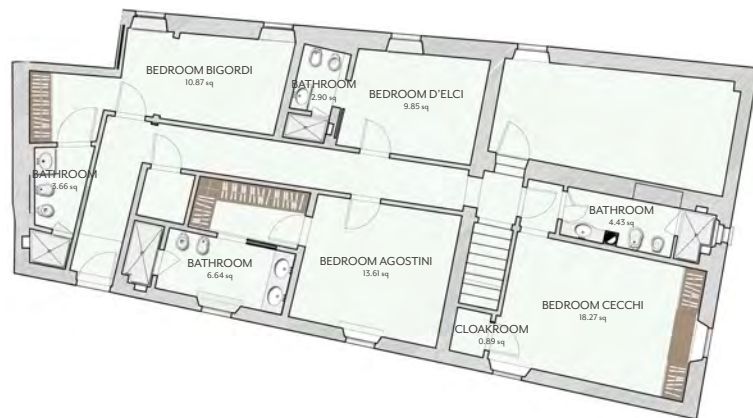

### **DETAILS**

194,25 square metres

- 4 Bedrooms
- 1 Living room/  
Dining room
- 1 Kitchen
- 4 Bathrooms
- 1 Half-bath

# Fattoria

GROUND FLOOR

FIRST FLOOR