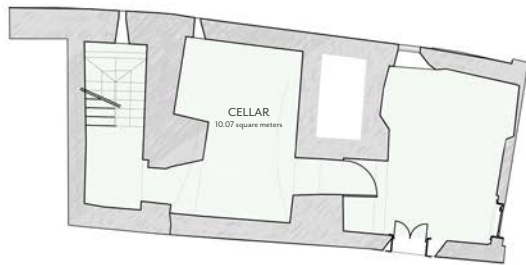

**MAIN VILLA
VILLA DEPENDANCE**

DETAILS

328,58 square metres

- 6 Bedrooms
- 3 Living rooms
- 1 Dining room
- 1 Kitchen
- 7 Bathrooms
- 1 Cellar

MAIN VILLA

GROUND FLOOR

FIRST FLOOR

MAIN VILLA

SECOND FLOOR

THIRD FLOOR

VILLA DEPENDANCE