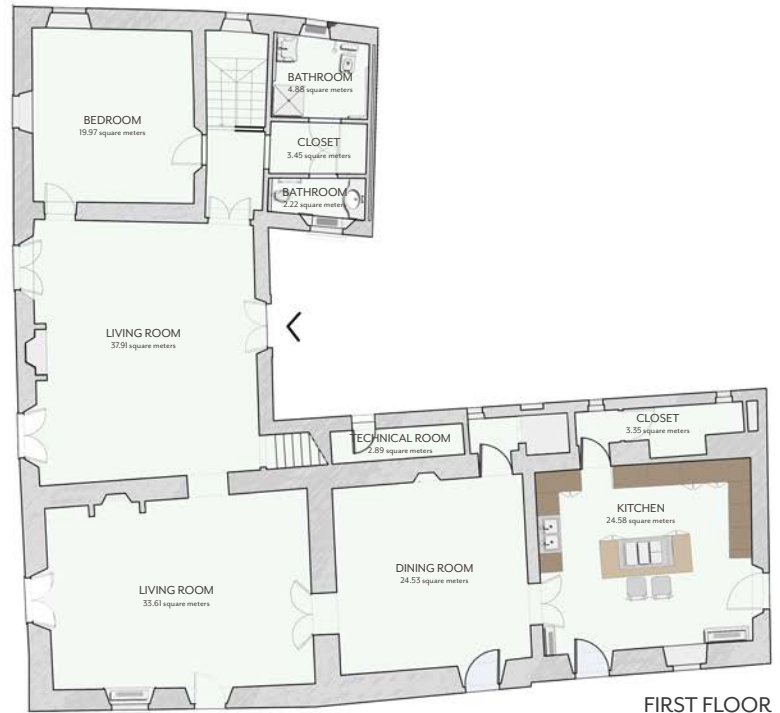

**MAIN VILLA
VILLA DEPENDANCE**

DETAILS

328,58 square metres

- 6 Bedrooms
- 3 Living rooms
- 1 Dining room
- 1 Kitchen
- 7 Bathrooms
- 1 Cellar

MAIN VILLA

GROUND FLOOR

FIRST FLOOR

MAIN VILLA

SECOND FLOOR

THIRD FLOOR

VILLA DEPENDANCE