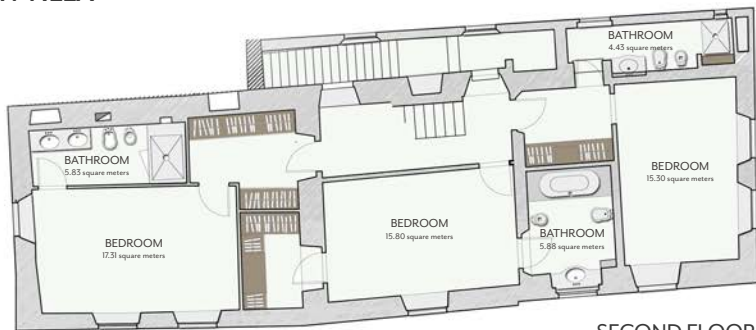

**MAIN VILLA
VILLA DEPENDANCE**

DETAILS

328,58 square metres

- 6 Bedrooms
- 3 Living rooms
- 1 Dining room
- 1 Kitchen
- 7 Bathrooms
- 1 Cellar

MAIN VILLA

GROUND FLOOR

FIRST FLOOR

MAIN VILLA

SECOND FLOOR

THIRD FLOOR

VILLA DEPENDANCE