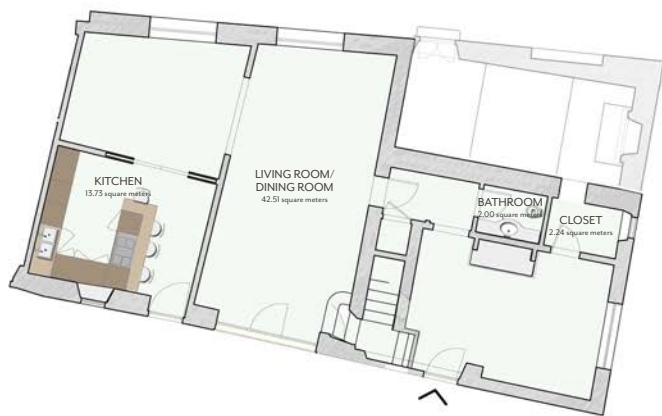

FATTORIA

DETAILS

194,25 square metres

- 4 Bedrooms
- 1 Living room/
Dining room
- 1 Kitchen
- 5 Bathrooms
- 3 Cloakrooms
- 1 Attic

FATTORIA

GROUND FLOOR

FIRST FLOOR