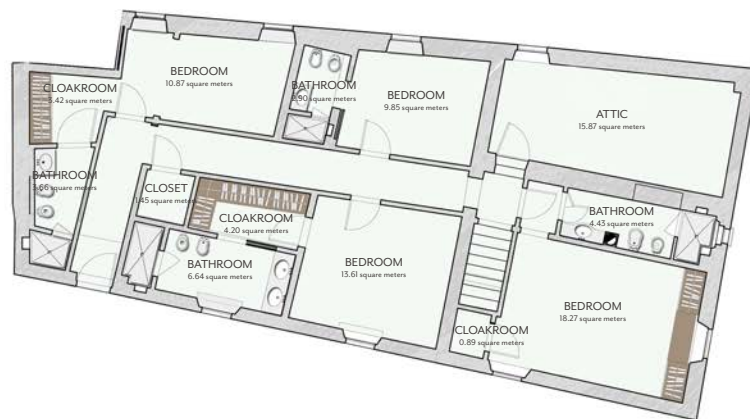

FATTORIA

DETAILS

194,25 square metres

- 4 Bedrooms
- 1 Living room/
Dining room
- 1 Kitchen
- 5 Bathrooms
- 3 Cloakrooms
- 1 Attic

FATTORIA

GROUND FLOOR

FIRST FLOOR